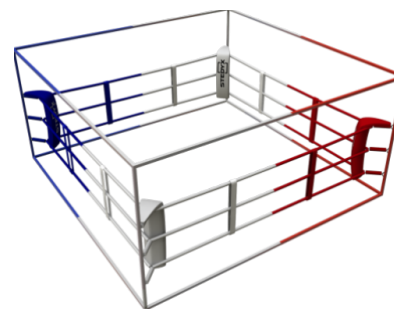

Mobile and lightweight boxing ring. Training boxing ring for permanent or temporary placement in your gym. You do not have to drill into the ground or wall. You just need to screw together the steel frame of the boxing ring and it is ready to be used. Put it on a Tatami or wooden floor. Due to its lightweight design, it can even be outside in the garden!

- Lightweight steel structure
- Easy to move
- Leatherette corners and ropes

Saves space:

If you have little space in your gym. The Boxing ring Economic is just the right thing for you, especially if you already have tatami mats in your gym. You can simply put this boxing ring on the tatami mats.

Mobility:

It is easy! Two people can quickly and easily move the boxing ring from one part of a room to another. You can bring the ring to an outdoor camp and put it in nature. No problem!

Custom design:

Because we are the manufacturer, we can offer you this boxing ring in more color variants. You can choose color combinations of the ropes, a color combination of the ring frame. Do you want this kind of boxing ring with 4 ropes? There is nothing easier. Contact us.

BASIC SPECIFICATION

SHIPPING DIMENSIONS

WARRANTY: