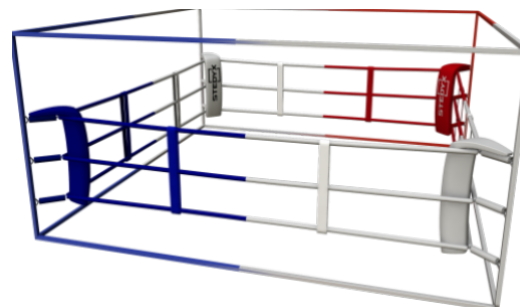

Mobile and lightweight boxing ring. Training boxing ring for permanent or temporary placement in your gym. You do not have to drill into the ground or wall. You just need to screw together the steel frame of the boxing ring and it is ready to be used. Put it on a Tatami or wooden floor. Due to its lightweight design, it can even be outside in the garden!

- Lightweight steel structure
- Easy to move
- Leatherette corners and ropes

Saves space:

If you have little space in your gym. The Boxing ring Economic is just the right thing for you, especially if you already have tatami mats in your gym. You can simply put this boxing ring on the tatami mats.

Mobility:

It is easy! Two people can quickly and easily move the boxing ring from one part of a room to another. You can bring the ring to an outdoor camp and put it in nature. No problem!

Custom design:

Because we are the manufacturer, we can offer you this boxing ring in more color variants. You can choose color combinations of the ropes, a color combination of the ring frame. Do you want this kind of boxing ring with 4 ropes? There is nothing easier. Contact us.

BASIC SPECIFICATION

SHIPPING DIMENSIONS

WARRANTY: