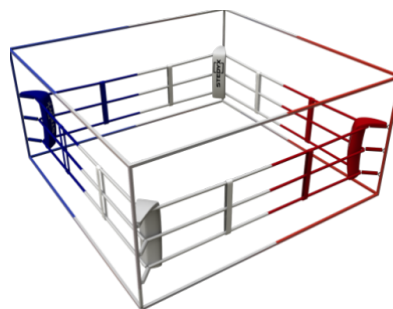

Mobile and lightweight boxing ring. Training boxing ring for permanent or temporary placement in your gym. You do not have to drill into the ground or wall. You just need to screw together the steel frame of the boxing ring and it is ready to be used. Put it on a Tatami or wooden floor. Due to its lightweight design, it can even be outside in the garden!

- Lightweight steel structure
- Easy to move
- Leatherette corners and ropes

Saves space:

If you have little space in your gym. The Boxing ring Economic is just the right thing for you, especially if you already have tatami mats in your gym. You can simply put this boxing ring on the tatami mats.

Mobility:

It is easy! Two people can quickly and easily move the boxing ring from one part of a room to another. You can bring the ring to an outdoor camp and put it in nature. No problem!

Custom design:

Because we are the manufacturer, we can offer you this boxing ring in more color variants. You can choose color combinations of the ropes, a color combination of the ring frame. Do you want this kind of boxing ring with 4 ropes? There is nothing easier. Contact us.

BASIC SPECIFICATION

SHIPPING DIMENSIONS

WARRANTY: